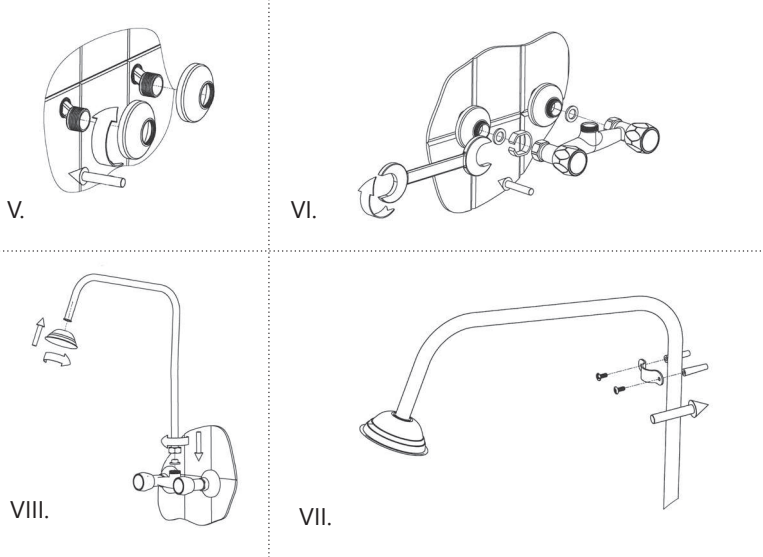

R-6

R-5 shower tube

R-3
R-4

RUBINETA

RUBIN &
RUBIN CERAMIC

UAB „Rubineta“
Savanorių pr. 180, LT-03154 Vilnius
www.rubineta.com

COMPANY WITH
QUALITY SYSTEM
CERTIFIED BY DNV
= ISO 9001 =

R-5 Globo

R-5

R-8 | R-2 C-8 | C-2

R-5/K

R-1 C-1

R-9