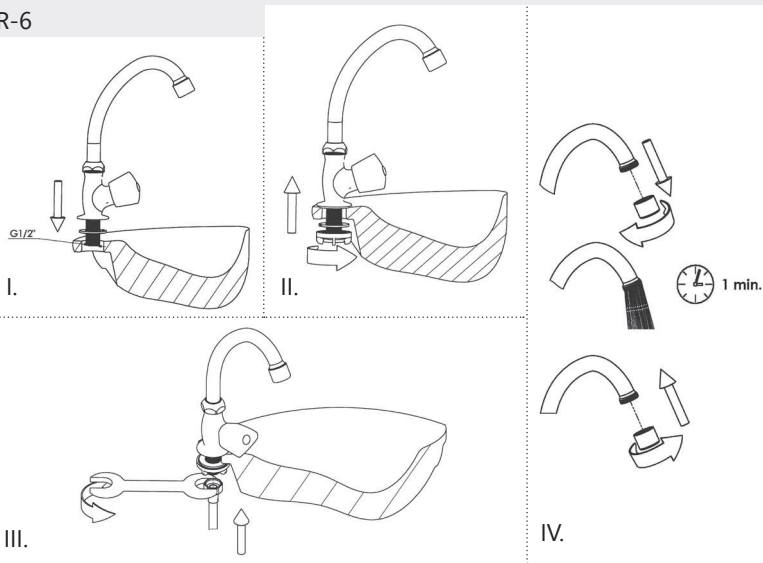

R-6

R-5 shower tube

R-3
R-4

RUBINETA

RUBIN &
RUBIN CERAMIC

UAB „Rubineta“
Savanorių pr. 180, LT-03154 Vilnius
www.rubineta.com

COMPANY WITH
QUALITY SYSTEM
CERTIFIED BY DNV
= ISO 9001 =

R-5 Globo

R-5

R-8 | R-2 C-8 | C-2

R-5/K

R-1 C-1

R-9